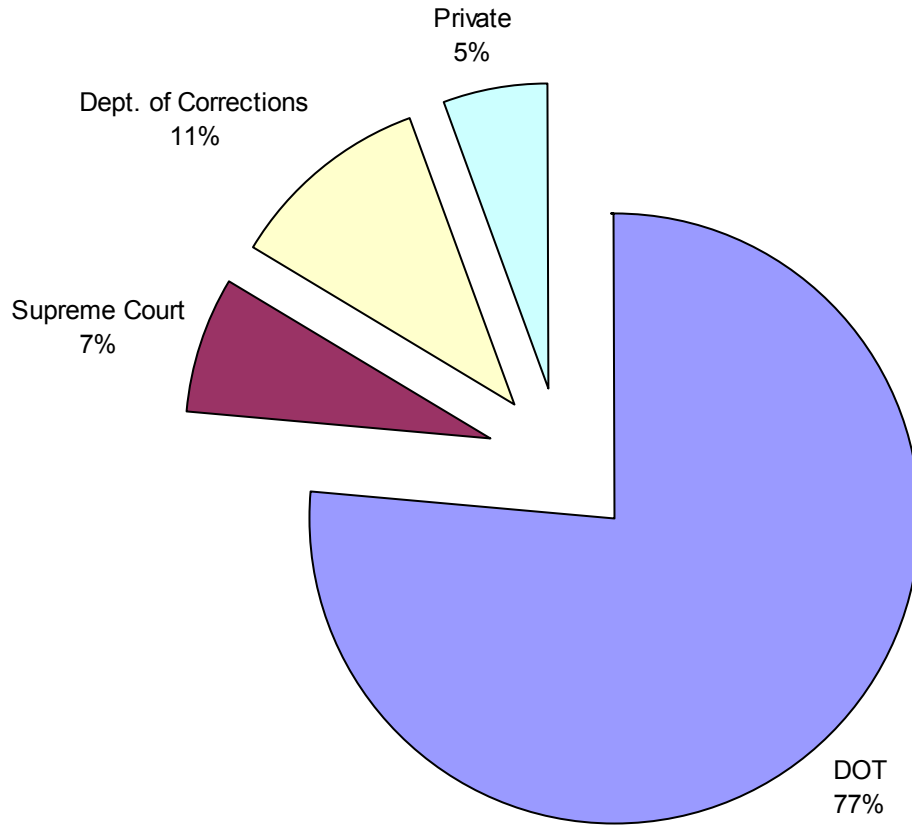

BIKE/WALK TO WORK DAY 2005

NHDOT CHECK – IN STATION, HAZEN DRIVE

Total Participants: 55

Event Statistics

First Time Participants: 27

Participated in previous bike/walk to work day: 28

Number walked: 26

Number biked: 29

%Dot employees: 77%

Mode Choice

First Time Totals

Participants by Organization

Participation by Bureau/Organization