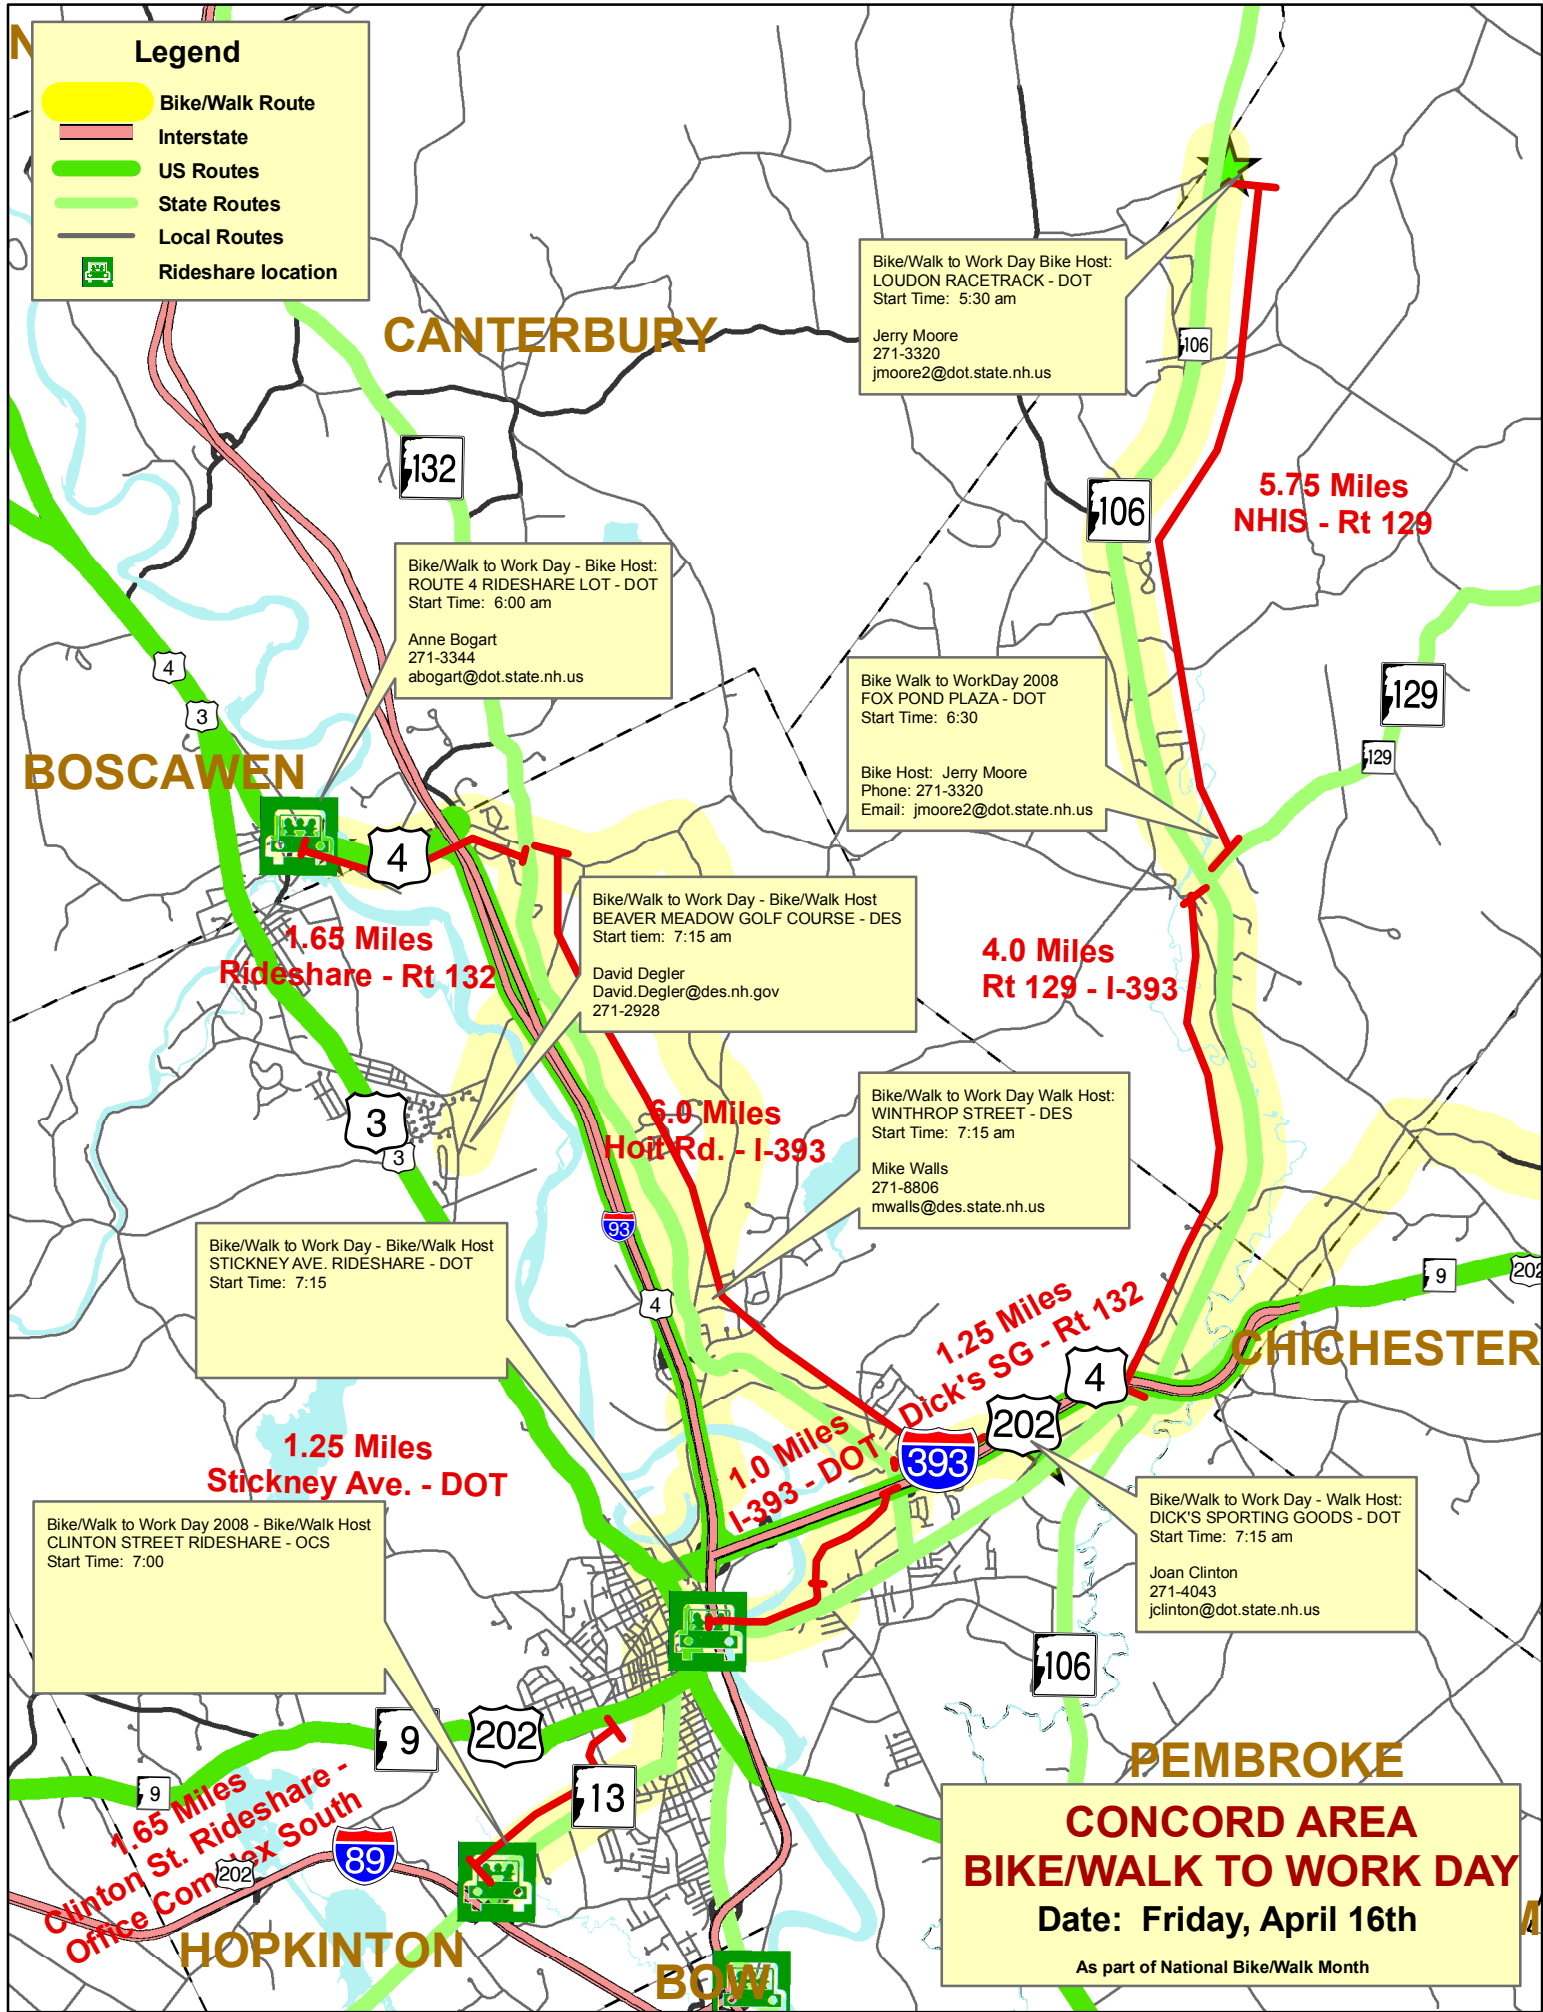

Legend

-  Bike/Walk Route
-  Interstate
-  US Routes
-  State Routes
-  Local Routes
-  Rideshare location

**CONCORD AREA
BIKE/WALK TO WORK DAY**
Date: Friday, April 16th
As part of National Bike/Walk Month